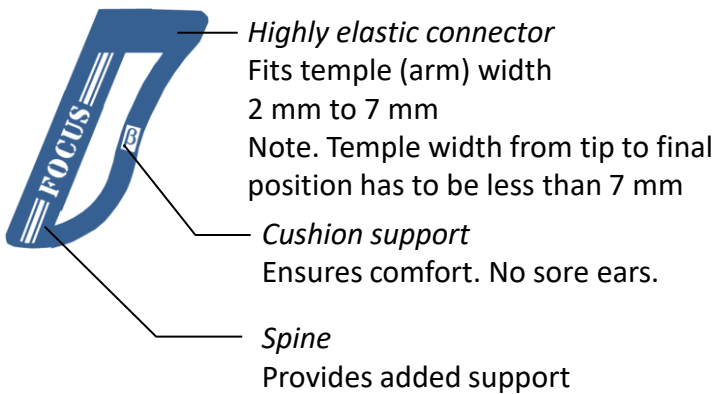

FOCUS

Secures your Eyewear
no eyewear slipping
no ear soreness

Ideal for Endurance Sports eg. Marathon, Iron man

Note: Fits narrow to mid size eyewear temple

Specifications

Material: Food grade Silicone
Color: Black, Blue, Pink
Designed by Beta-Simplicity