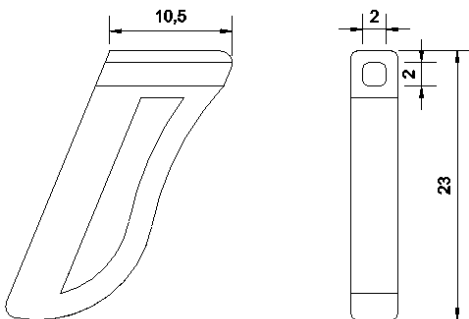

FOCUS

Secures your Eyewear
no eyewear slipping
no ear soreness

Ideal for Endurance Sports eg. Marathon, Iron man

Note: Fits narrow to mid size eyewear temple

Specifications

Material: Food grade Silicone
Color: Black, Blue, Pink
Designed by Beta-Simplicity