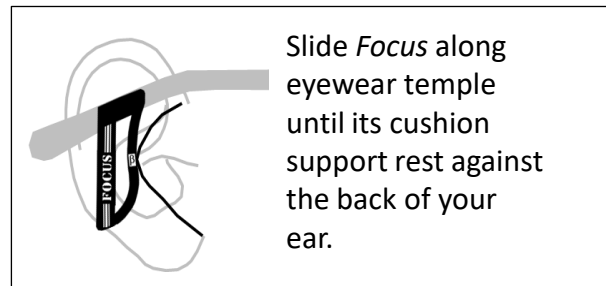

FOCUS

Secures your Eyewear
no eyewear slipping
no ear soreness

Ideal for Endurance Sports eg. Marathon, Iron man

Note: Fits narrow to mid size eyewear temple

Specifications

Material: Food grade Silicone
Color: Black, Blue, Pink
Designed by Beta-Simplicity