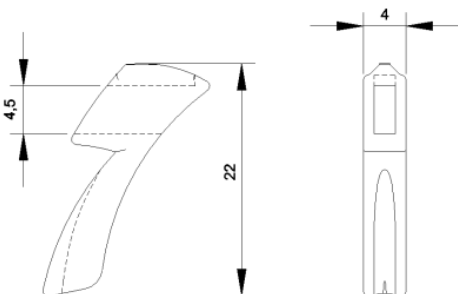

Specifications

Material: Food grade Silicone
Color: Black, White, Red
Designed by Beta-Simplicity

Original design by Beta-Simplicity

Beta-Simplicity
Jonathan Teo
Mobile: +65 91278293
Email: sales@betasimplicity.com
Website: <http://betasimplicity.com>

Simβlicity